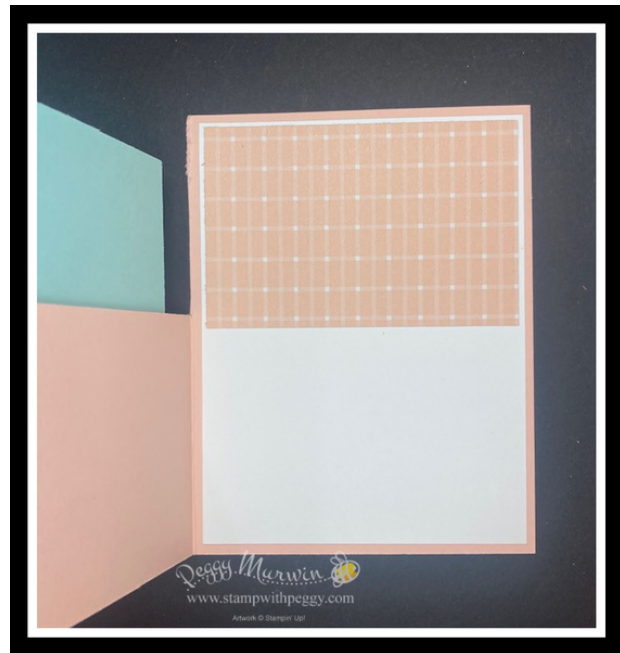

Cradled in Love

Peggy Murwin

815-653-2216

peggy murwin@comcast.net

www.stampwithpeggy.com

MEASUREMENTS:

Petal Pink:

5 1/2" x 8 1/2" -- score at 4 1/4" -- cut top section on score line down 2 1/2" - turn line top edge of card at 2 1/2" and cut from score line to edge of card

3 1/4" x 4"

Basic White:

4" x 5 1/4"

2 3/4" x 4"

3 1/8" x 3 7/8"

Pool Party:

3 3/8" x 4 1/8"

Sunny Days Designer Paper:

Cradled In Love
Photopolymer
Stamp Set
(English) - 162956

Price: \$0.00

Petal Pink 8-1/2" X
11" Cardstock -
146985

Price: \$10.00

Pool Party 8-1/2" X
11" Cardstock -
122924

Price: \$10.00

Basic White 8-1/2"
X 11" Cardstock -
159276