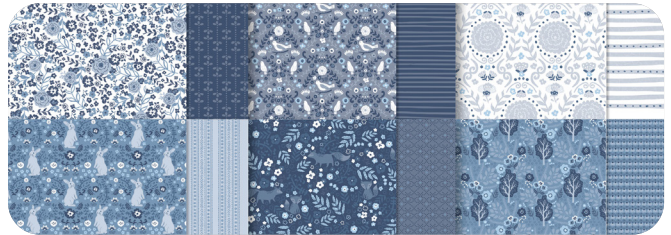

# DESIGNER SERIES PAPER SALE

Exciting News! Shop select Designer Series Paper from the 2024–2025 Annual Catalog.  
Stock up and save on your favorite paper for any crafting project!

**BRIGHT & BEAUTIFUL 6" X 6" (15.2 X 15.2 CM)**  
DESIGNER SERIES PAPER  
161449 | ~~\$12.50~~ \$10.62