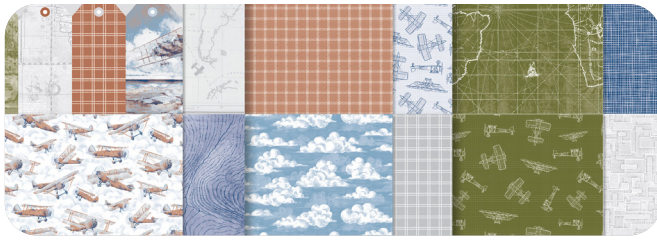

**FULL OF LIFE 6" X 6" (15.2 X 15.2 CM)**  
DESIGNER SERIES PAPER  
163357 | ~~\$12.50~~ \$10.62

**LILY POND LANE 6" X 6" (15.2 X 15.2 CM)**  
DESIGNER SERIES PAPER  
163342 | ~~\$12.50~~ \$10.62

**MEDITERRANEAN BLOOMS 12" X 12" (30.5 X 30.5 CM)**  
DESIGNER SERIES PAPER  
163284 | ~~\$12.50~~ \$10.62

**PERENNIAL LAVENDER 12" X 12" (30.5 X 30.5 CM)**  
DESIGNER SERIES PAPER  
162593 | ~~\$12.50~~ \$10.62

**TAKE TO THE SKY 12" X 12" (30.5 X 30.5 CM)**  
**DESIGNER SERIES PAPER**  
 163436 | ~~\$12.50~~ \$10.62